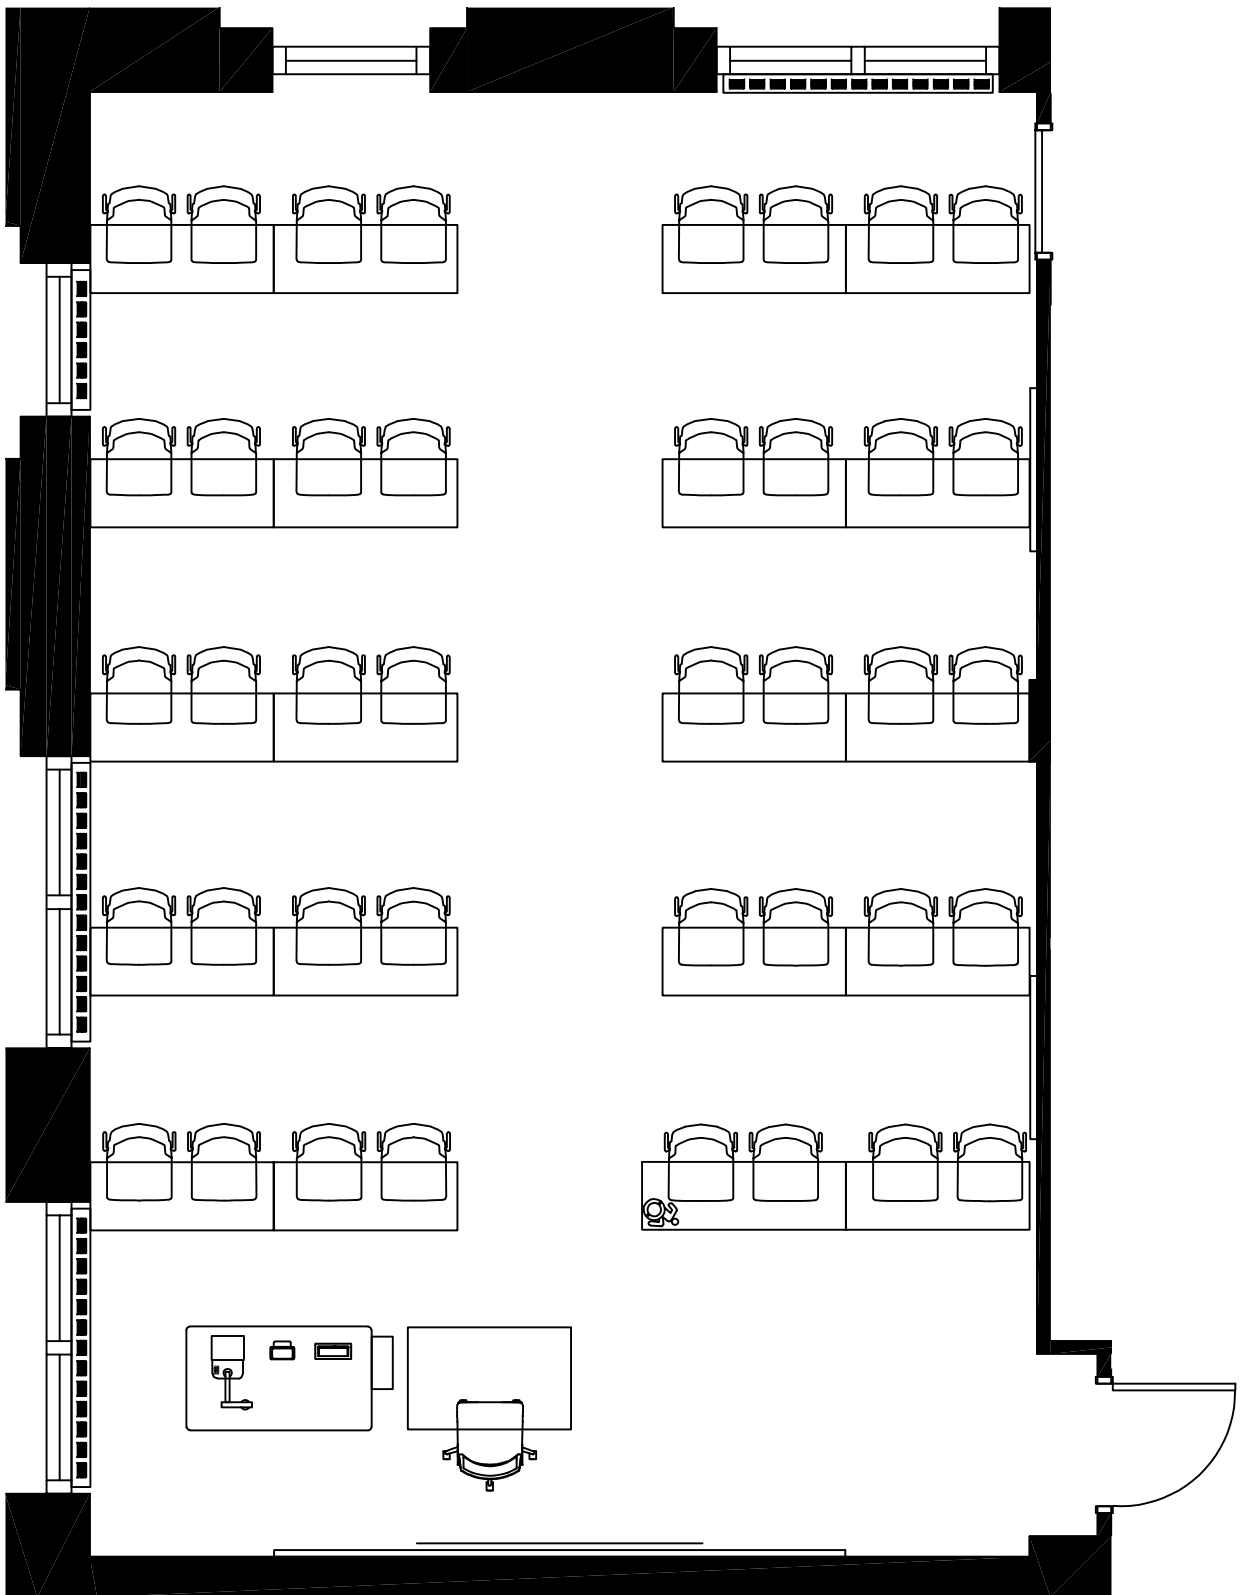

# Appleby Hall 103

Capacity: 40

2024-04-08

OFFICE OF  
CLASSROOM MANAGEMENT  
Office of Undergraduate Education

classrm@umn.edu  
612-625-1086  
www.classroom.umn.edu

UNIVERSITY OF MINNESOTA  
Driven to Discover<sup>SM</sup>